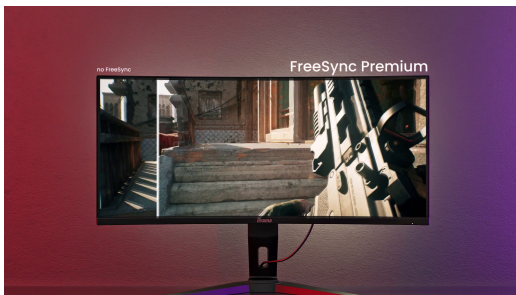

Unleash your full gaming potential with the 180Hz GB3271QSU Red Eagle guaranteeing 1ms MPRT

Offering QHD (2560x1440) screen resolution, the 32" GB3271QSU provides a large on-screen space for better immersion and is thus perfect for co-op gaming. The IPS panel ensures vibrant colours and wide viewing angles, making it ideal for side-by-side gaming. FreeSync Premium ensures smooth gameplay without screen tearing or ghosting, giving you better control in fast-paced moments. The Black Tuner feature lets you adjust dark areas for better visibility in shadow-heavy scenes, helping you spot details you might otherwise miss!

Smoother & tear-free gaming

FreeSync Premium eliminates tearing and stuttering, ensuring smooth visuals and lightning-fast reactions.

180Hz & 1ms MPRT for uncompromising performance

Experience ultra-smooth gameplay with a 180Hz refresh rate and 1ms MPRT response time, minimizing motion blur and ghosting for razor-sharp precision in every frame.

01 DISPLAY CHARACTERISTICS

Diagonal	31.5", 80cm
Panel	IPS
Native resolution	2560 x 1440 @180Hz (3.7 megapixel QHD, DisplayPort)
Aspect ratio	16:9
Panel brightness	400 cd/m ²
Static contrast	1000:1
Advanced contrast	80M:1
Response time (MPRT)	1ms
Viewing zone	horizontal/vertical: 178°/178°, right/left: 89°/89°, up/down: 89°/89°
Colour support	16.7mIn 8bit
Horizontal Sync	30 - 360kHz
Viewable area W x H	698.1 x 392.7mm, 27.5 x 15.5"
Pixel pitch	0.273mm
Colour	matte, black

04 MECHANICAL

Display position adjustments	height, swivel, tilt
Height adjustment	150mm
Tilt angle	22° up; 5° down
VESA mounting	100 x 100mm
Cable management system	yes

05 ACCESSORIES INCLUDED

Cables	power (1.8m), USB (1.5m), HDMI (1.5m), DP (1.8m)
Other	quick start guide, safety guide