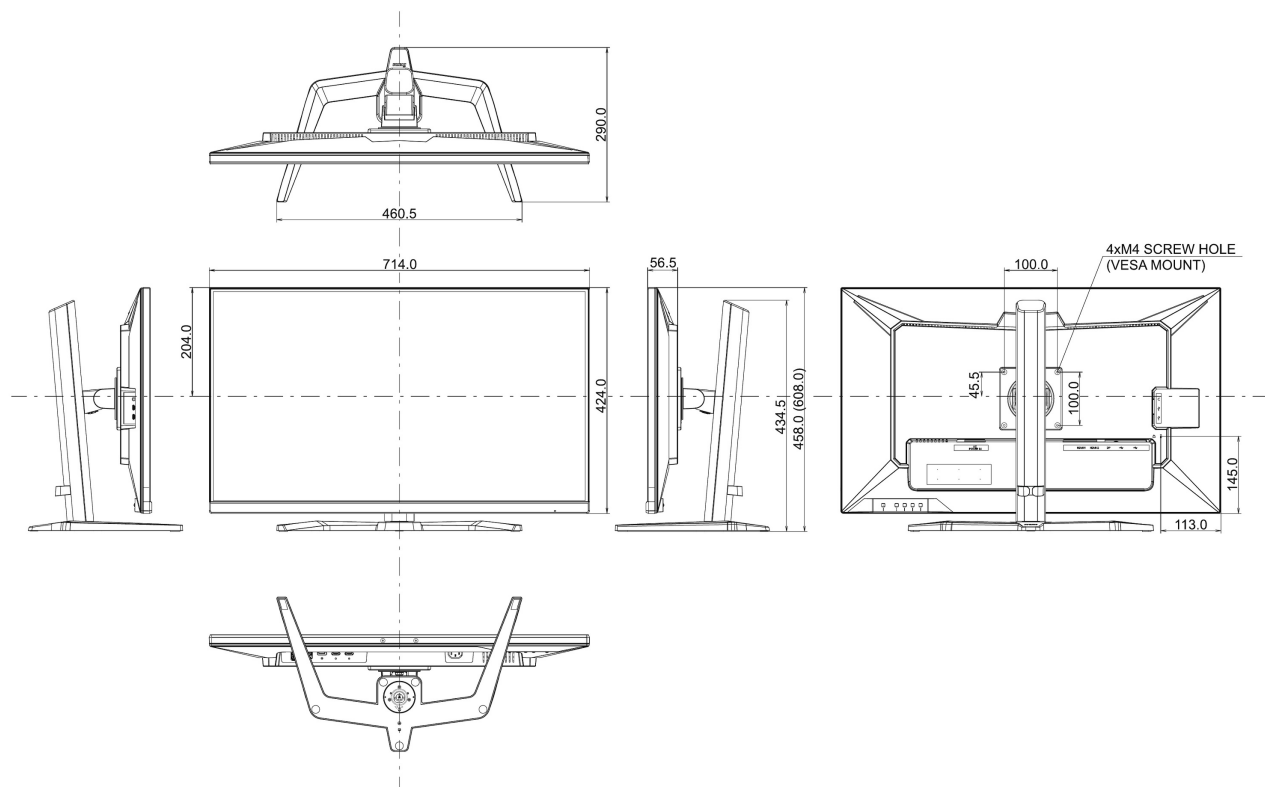

04 MECHANICAL

Display position adjustments	height, swivel, tilt
Height adjustment	150mm
Tilt angle	22° up; 5° down
VESA mounting	100 x 100mm
Cable management system	yes

05 ACCESSORIES INCLUDED

Cables	power (1.8m), USB (1.5m), HDMI (1.5m), DP (1.8m)
Other	quick start guide, safety guide

08 DIMENSIONS / WEIGHT

Product dimensions W x H x D	714 x 452 (602) x 245 (239.5)mm
Box dimensions W x H x D	795 x 506 x 185mm
Weight (without box)	9.4kg
Weight (without stand)	6.7kg
Weight (with box)	11.9kg
EAN code	4948570124527