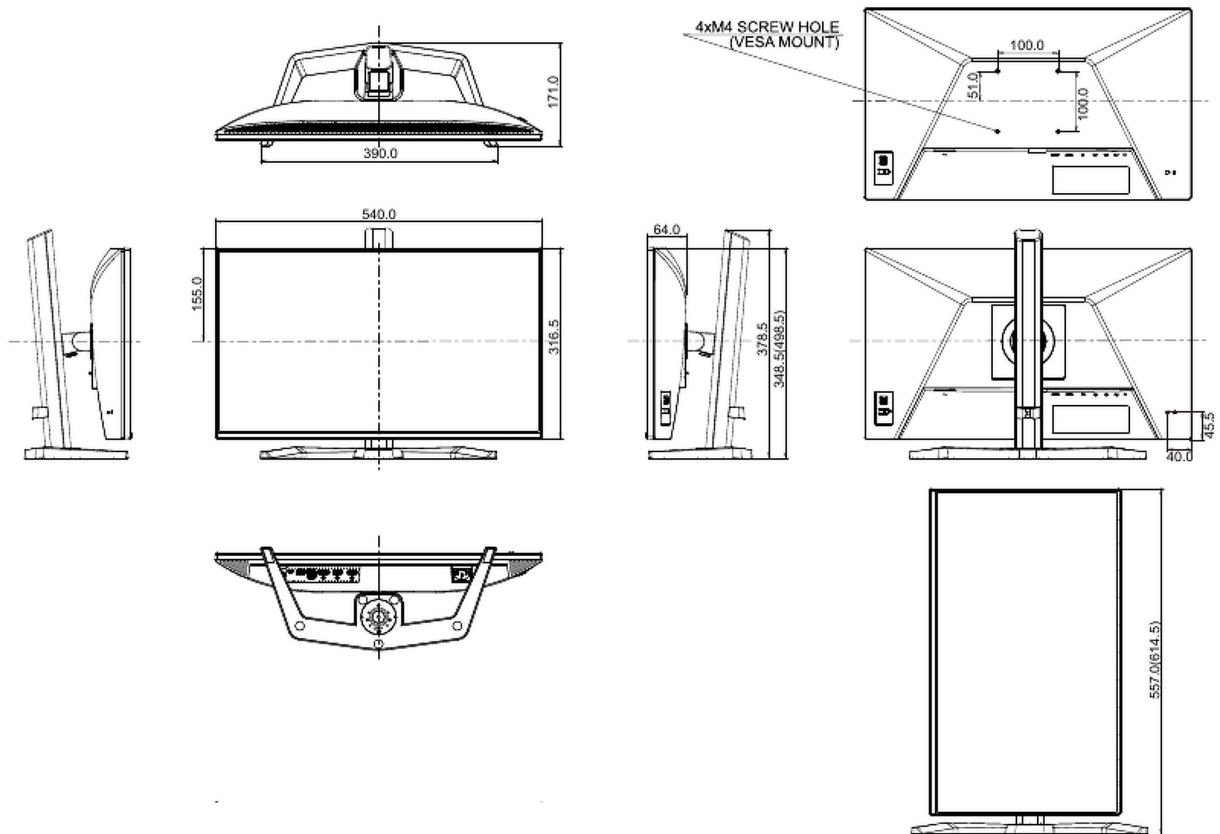

04 MECHANICAL

Display position adjustments	height, pivot (rotation), swivel, tilt
Height adjustment	150mm
Rotation (PIVOT function)	90°
Swivel stand	90°; 45° left; 45° right
Tilt angle	23° up; 5° down
VESA mounting	100 x 100mm
Cable management system	yes

05 ACCESSORIES INCLUDED

Cables	power (1.8m), HDMI (1.8m), DP (1.8m)
Other	quick start guide, safety guide

06 POWER MANAGEMENT

Power supply unit	internal
Power supply	AC AC - 100V, 240 /V, 50Hz
Power usage	18W typical, 0.5W stand by, 0.3W off mode

Product dimensions W x H x D	540 x 378.5 (498.5) x 171mm
Box dimensions W x H x D	650 x 140 x 420mm
Weight (without box)	4.8kg
Weight (without stand)	3.1kg
Weight (with box)	7kg
EAN code	4948570126392